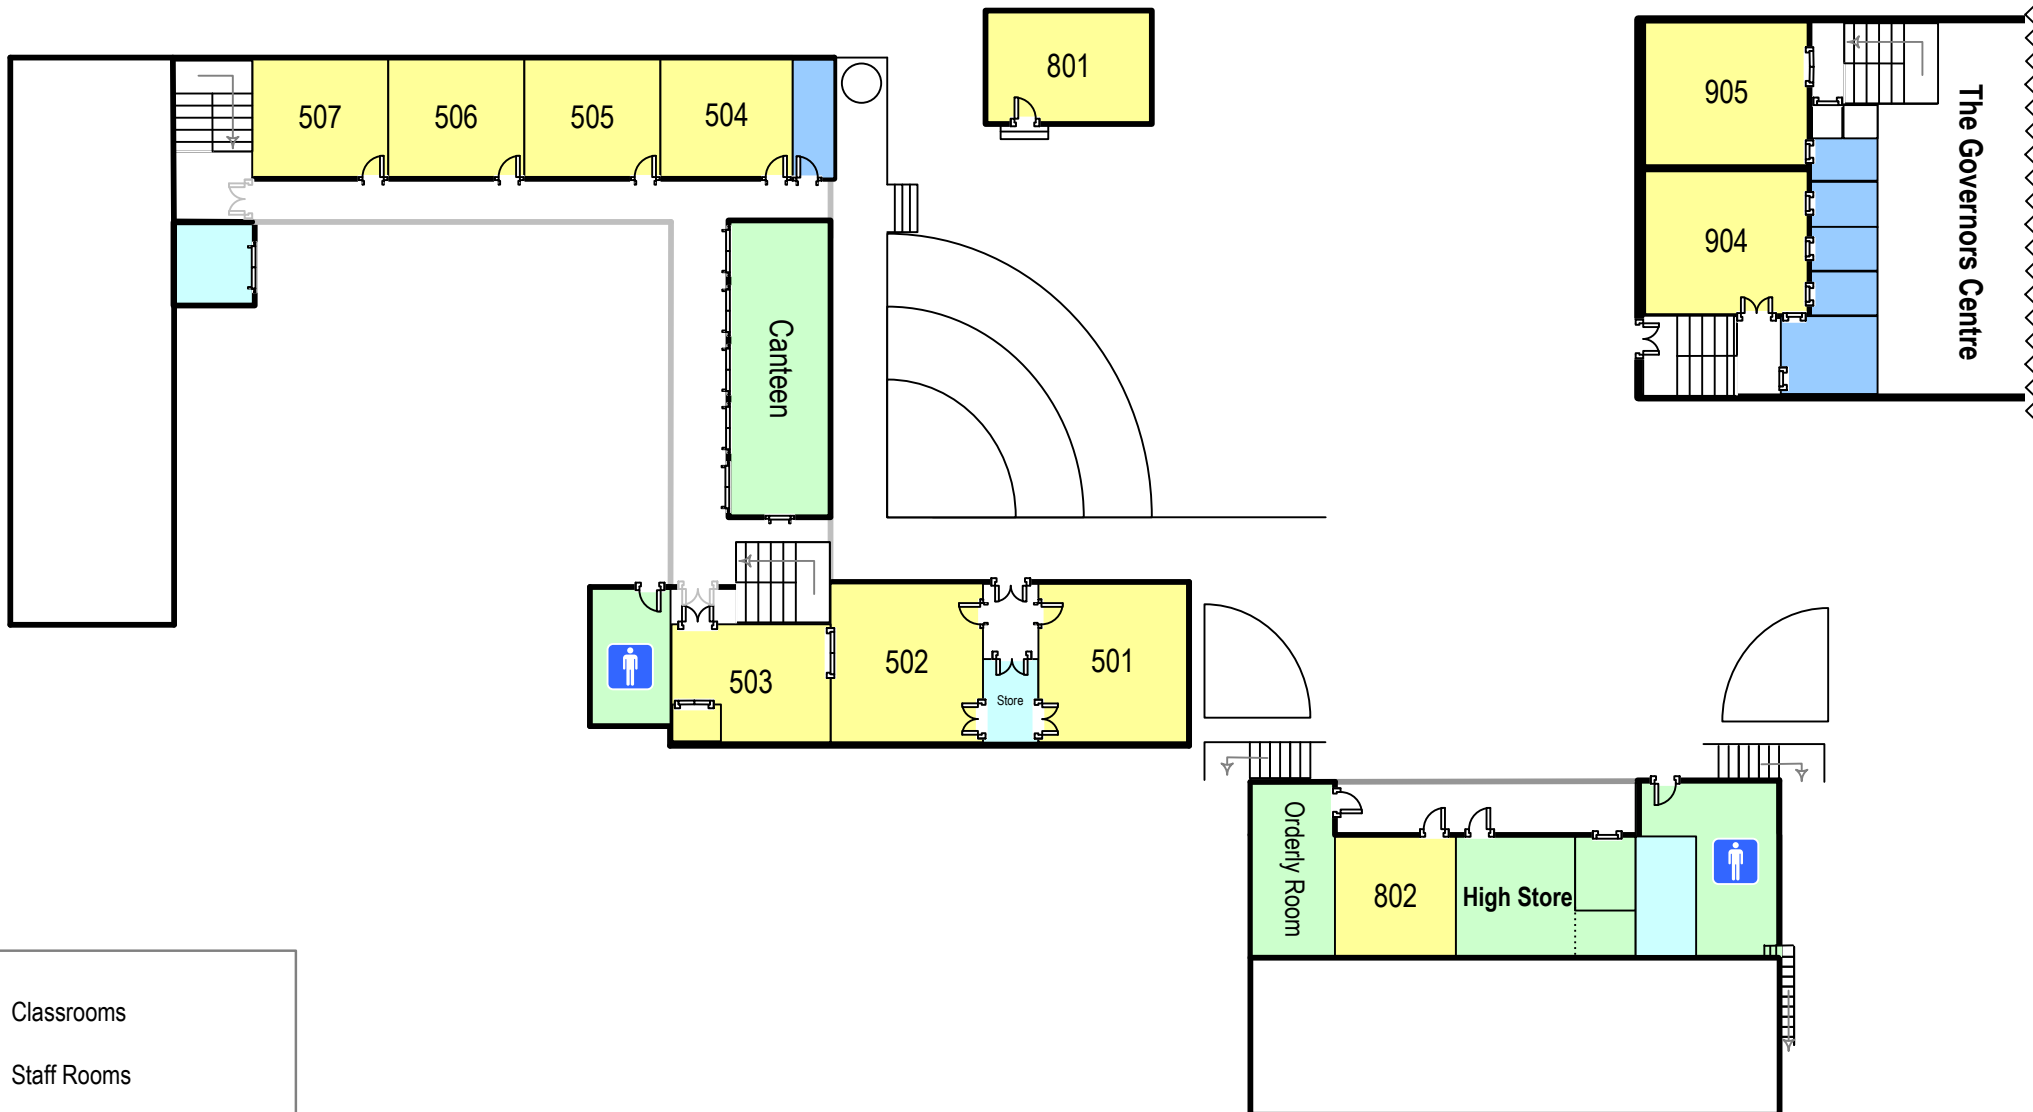

SYDNEY BOYS HIGH SCHOOL

Campus Map

BLOCK A - MAIN BUILDING

-  Reception Office
-  Staff Common Room
-  High Store
-  Great Hall

BLOCK B - KILLIP WING

-  Junior Library

BLOCK C - McDONALD WING

-  Canteen
-  Senior Library

BLOCK E - GYMNASIUM

-  Tennis Courts
-  Basketball Courts
-  Cricket Nets
-  Gate Number

BLOCK GC - GOVERNORS CENTRE

-  Theatre

Lower Floors

- Classrooms
- Staff Rooms
- Student Facilities
- Staff/Public Facilities
- Administration
- Store/Prep Rooms

Middle Floors

Upper Floors