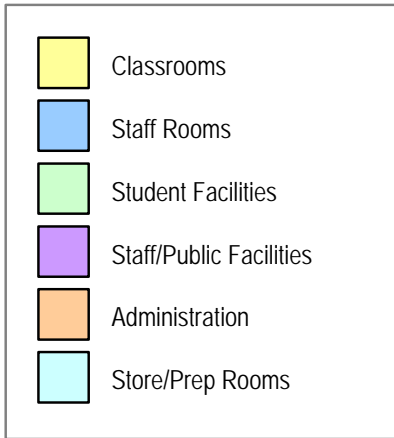

SYDNEY BOYS HIGH SCHOOL

Campus Map

BLOCK A - MAIN BUILDING

-  Reception Office
-  Staff Common Room
-  High Store
-  Great Hall

BLOCK B - KILLIP WING

-  Junior Library

BLOCK C - McDONALD WING

-  Canteen
-  Senior Library

BLOCK E - GYMNASIUM

-  Tennis Courts
-  Basketball Courts
-  Cricket Nets
-  Gate Number

BLOCK GC - GOVERNORS CENTRE

-  Theatre

Lower Floors

Middle Floors

Upper Floors