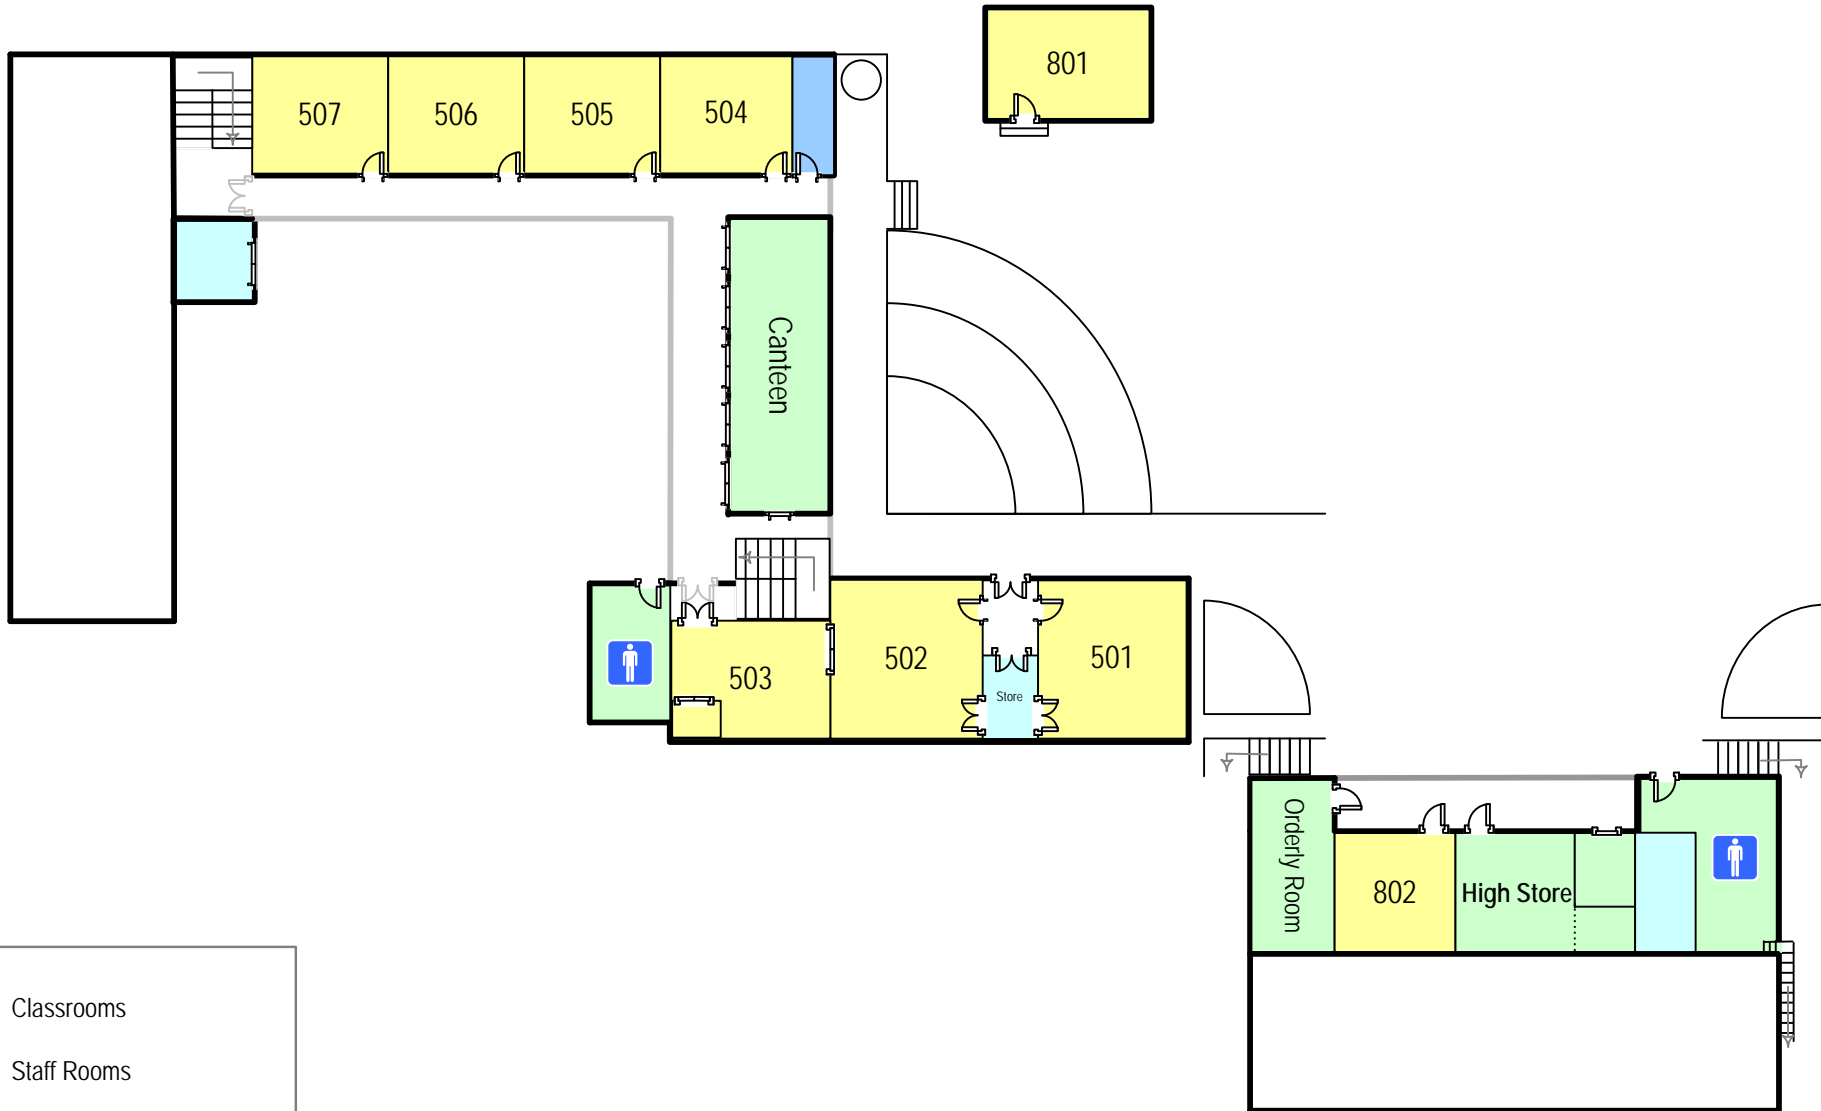

SYDNEY BOYS HIGH SCHOOL

Campus Map

BLOCK A - MAIN BUILDING

-  Reception Office
-  Staff Common Room
-  High Store
-  Great Hall

BLOCK B - KILLIP WING

-  Junior Library

BLOCK C - McDONALD WING

-  Canteen
-  Senior Library

BLOCK E - GYMNASIUM

-  Tennis Courts
-  Basketball Courts
-  Cricket Nets
-  Gate Number

BLOCK GC - GOVERNORS CENTRE

-  Theatre

Lower Floors

Middle Floors

Upper Floors