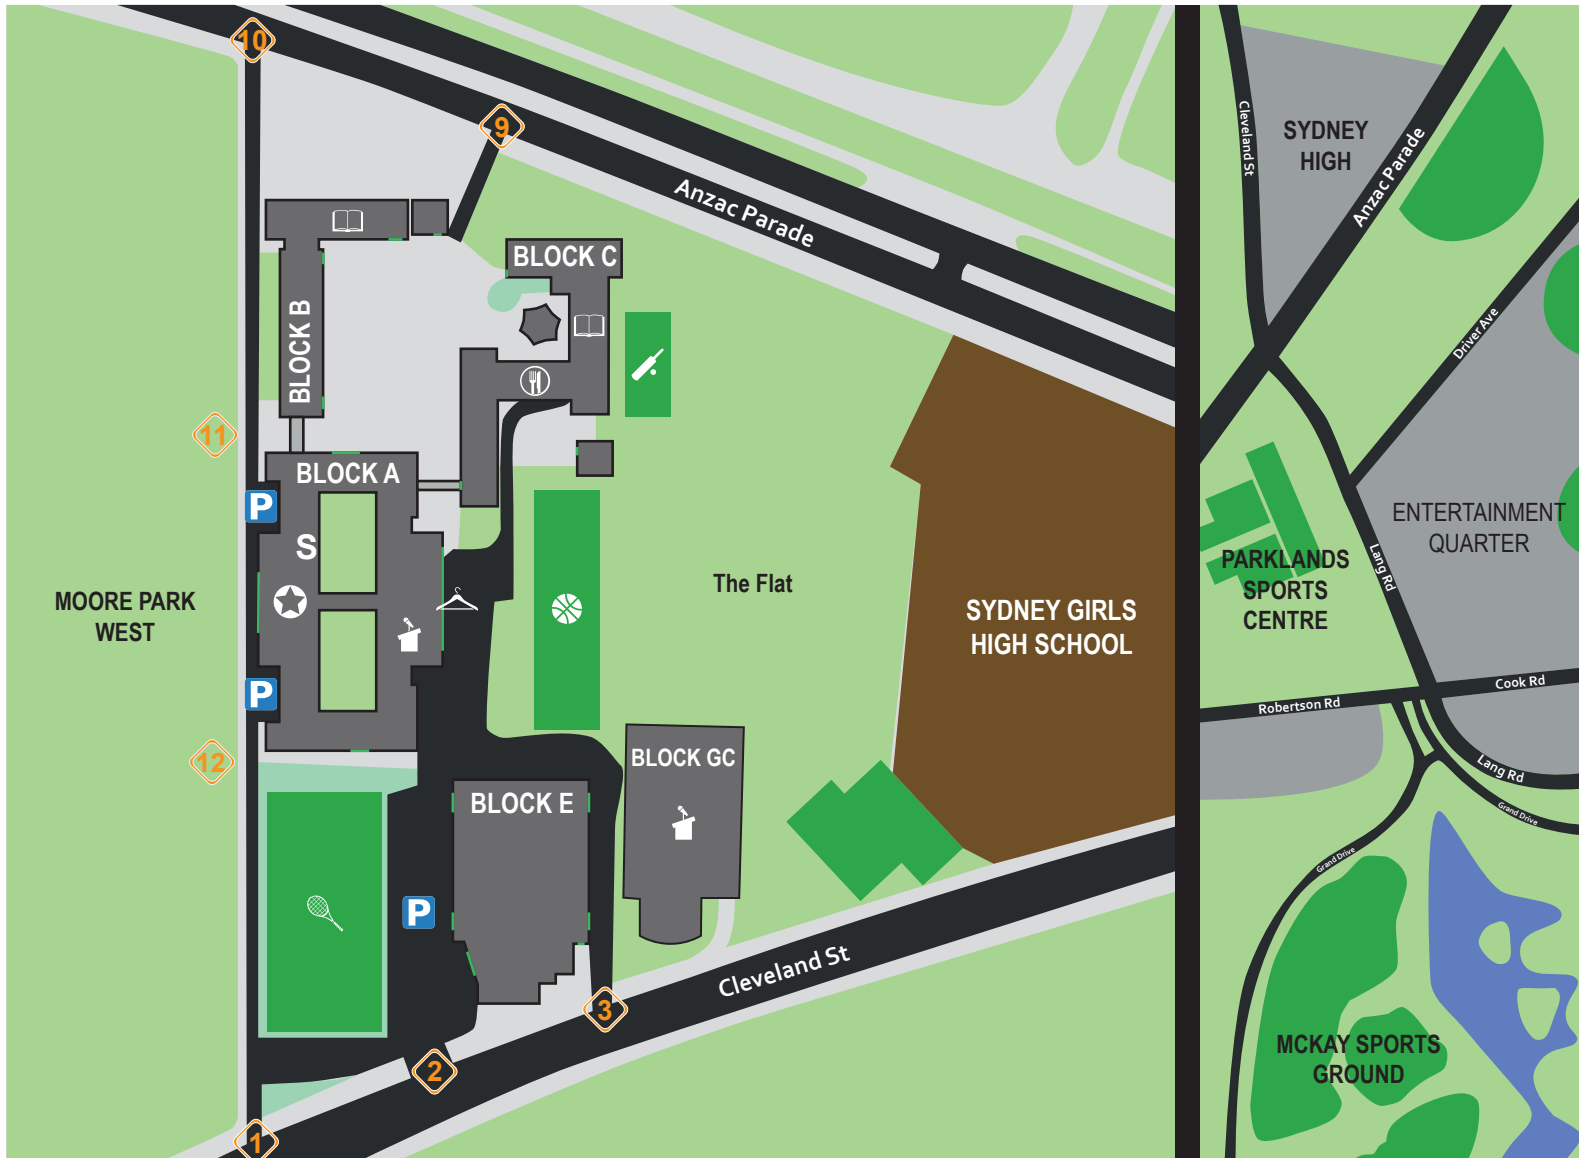

SYDNEY BOYS HIGH SCHOOL

Campus Map

BLOCK A - MAIN BUILDING

-  Reception Office
-  Staff Common Room
-  High Store
-  Great Hall

BLOCK B - KILLIP WING

-  Junior Library

BLOCK C - McDONALD WING

-  Canteen
-  Senior Library

BLOCK E - GYMNASIUM

-  Tennis Courts
-  Basketball Courts
-  Cricket Nets
-  Gate Number

BLOCK GC - GOVERNORS CENTRE

-  Theatre

Lower Floors

- Classrooms
- Staff Rooms
- Student Facilities
- Staff/Public Facilities
- Administration
- Store/Prep Rooms