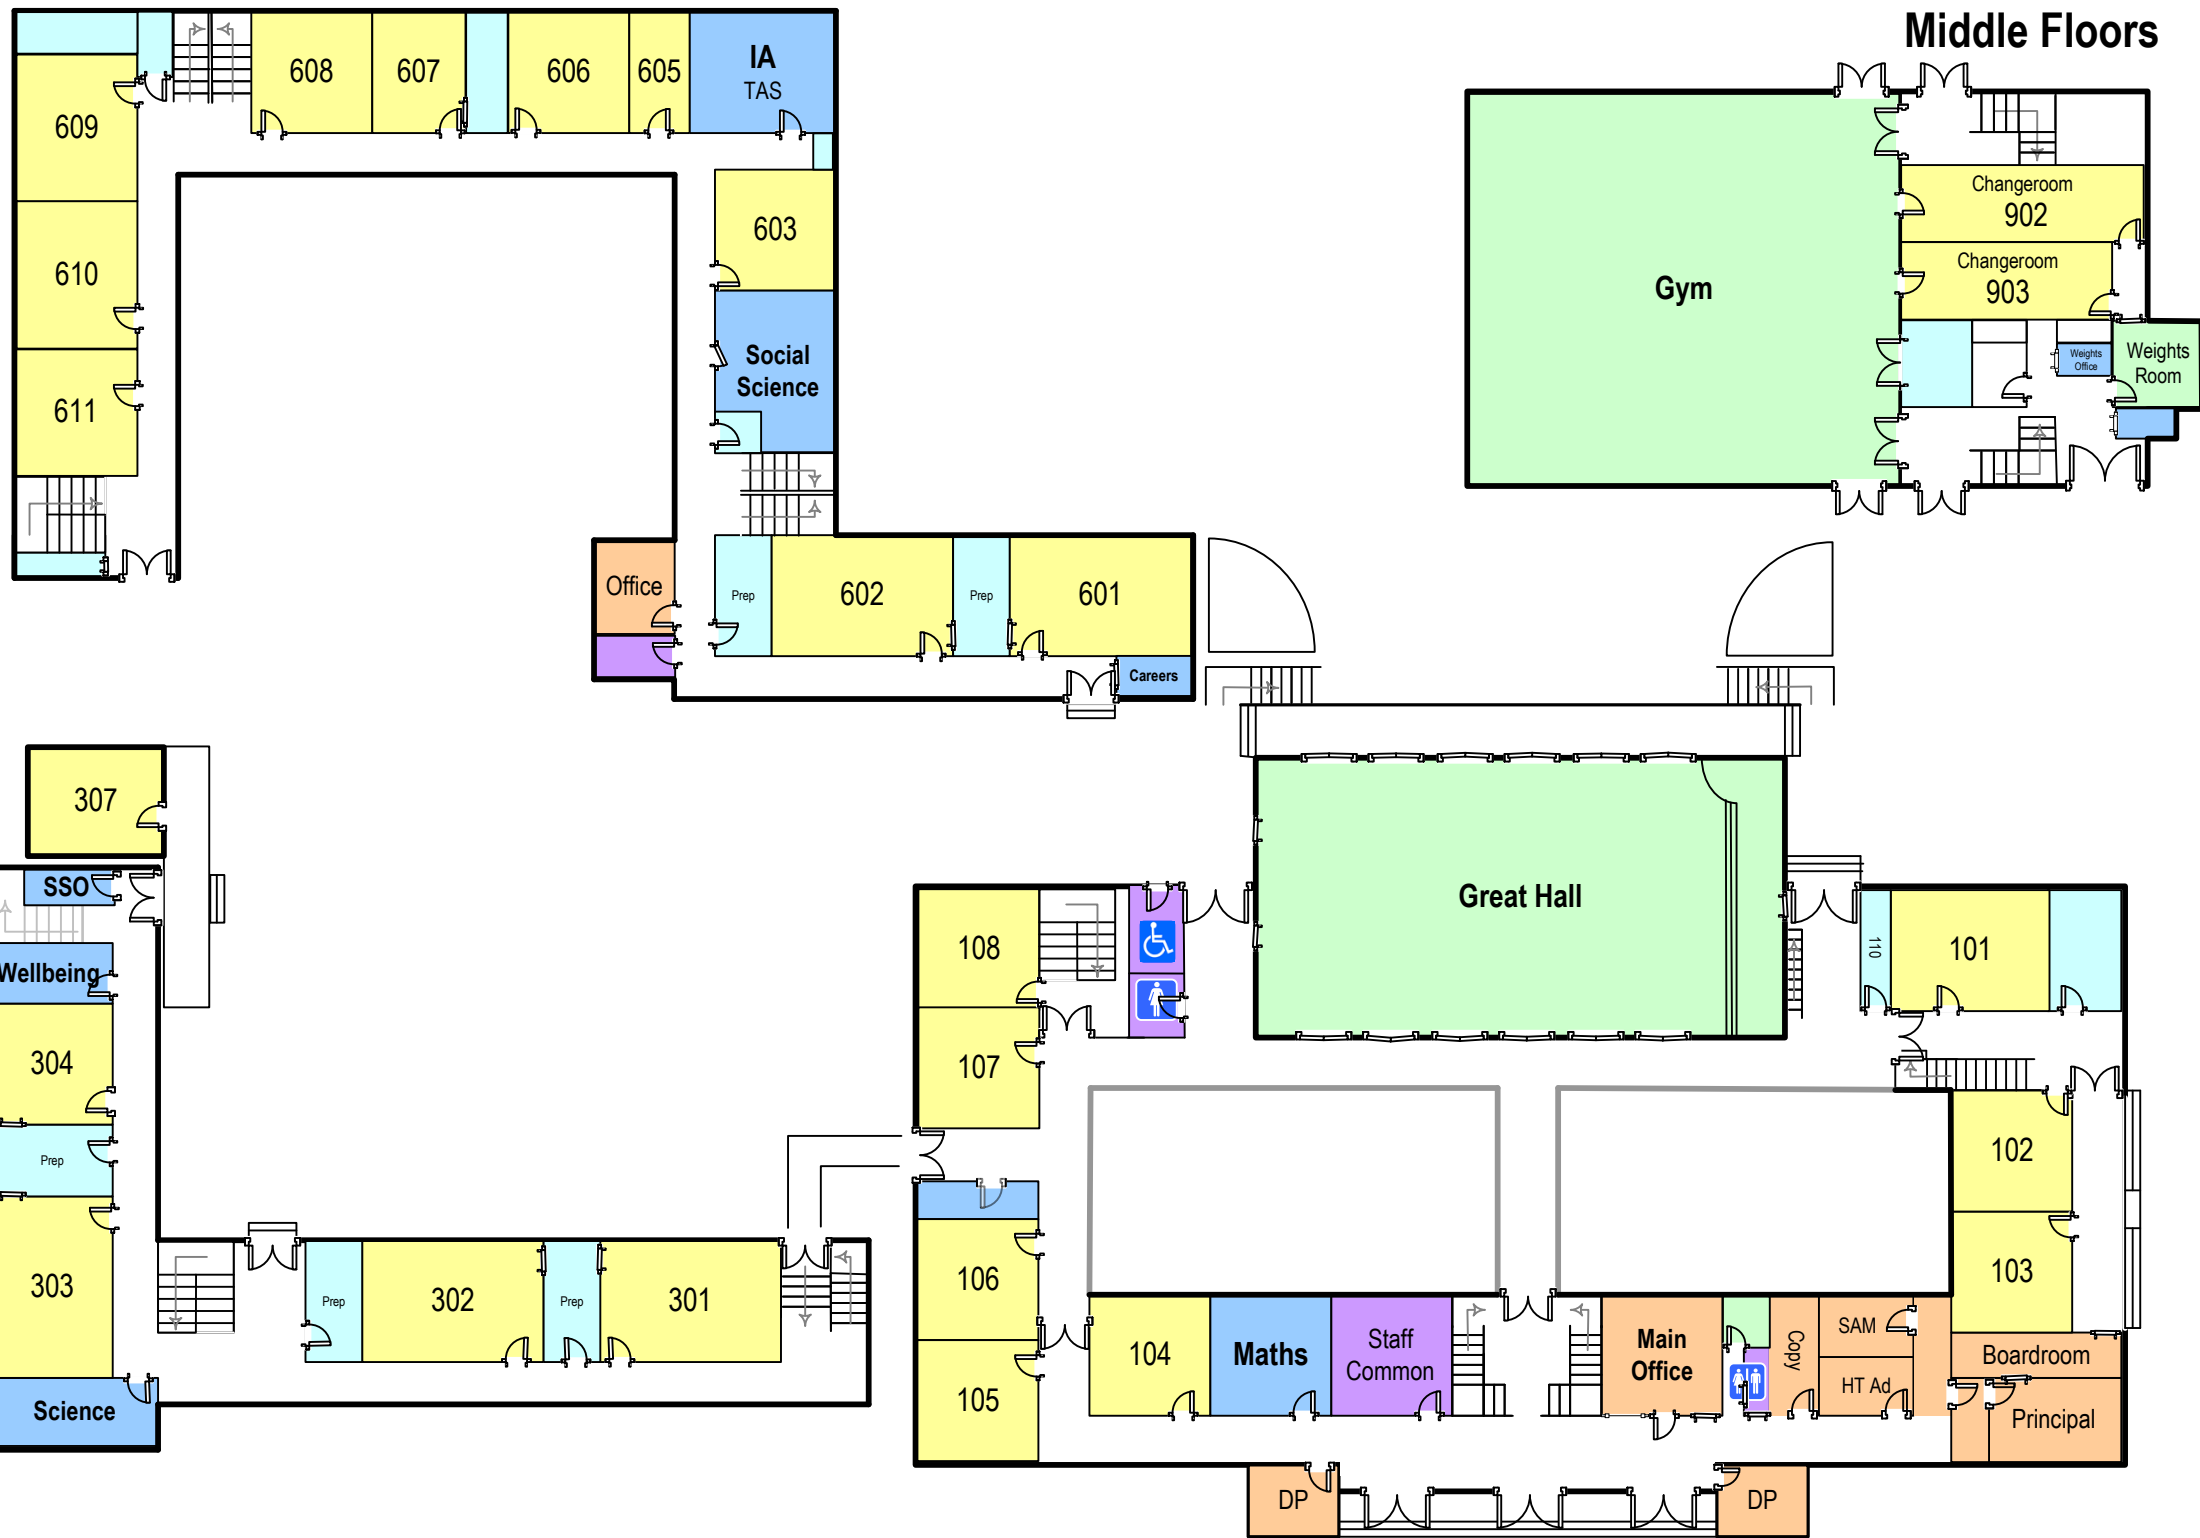

SYDNEY BOYS HIGH SCHOOL

Campus Map

BLOCK A - MAIN BUILDING

-  Reception Office
-  Staff Common Room
-  High Store
-  Great Hall

BLOCK B - KILLIP WING

-  Junior Library

BLOCK C - McDONALD WING

-  Canteen
-  Senior Library

BLOCK E - GYMNASIUM

-  Tennis Courts
-  Basketball Courts
-  Cricket Nets
-  Gate Number

BLOCK GC - GOVERNORS CENTRE

-  Theatre

Lower Floors

- Classrooms
- Staff Rooms
- Student Facilities
- Staff/Public Facilities
- Administration
- Store/Prep Rooms

Middle Floors

Upper Floors