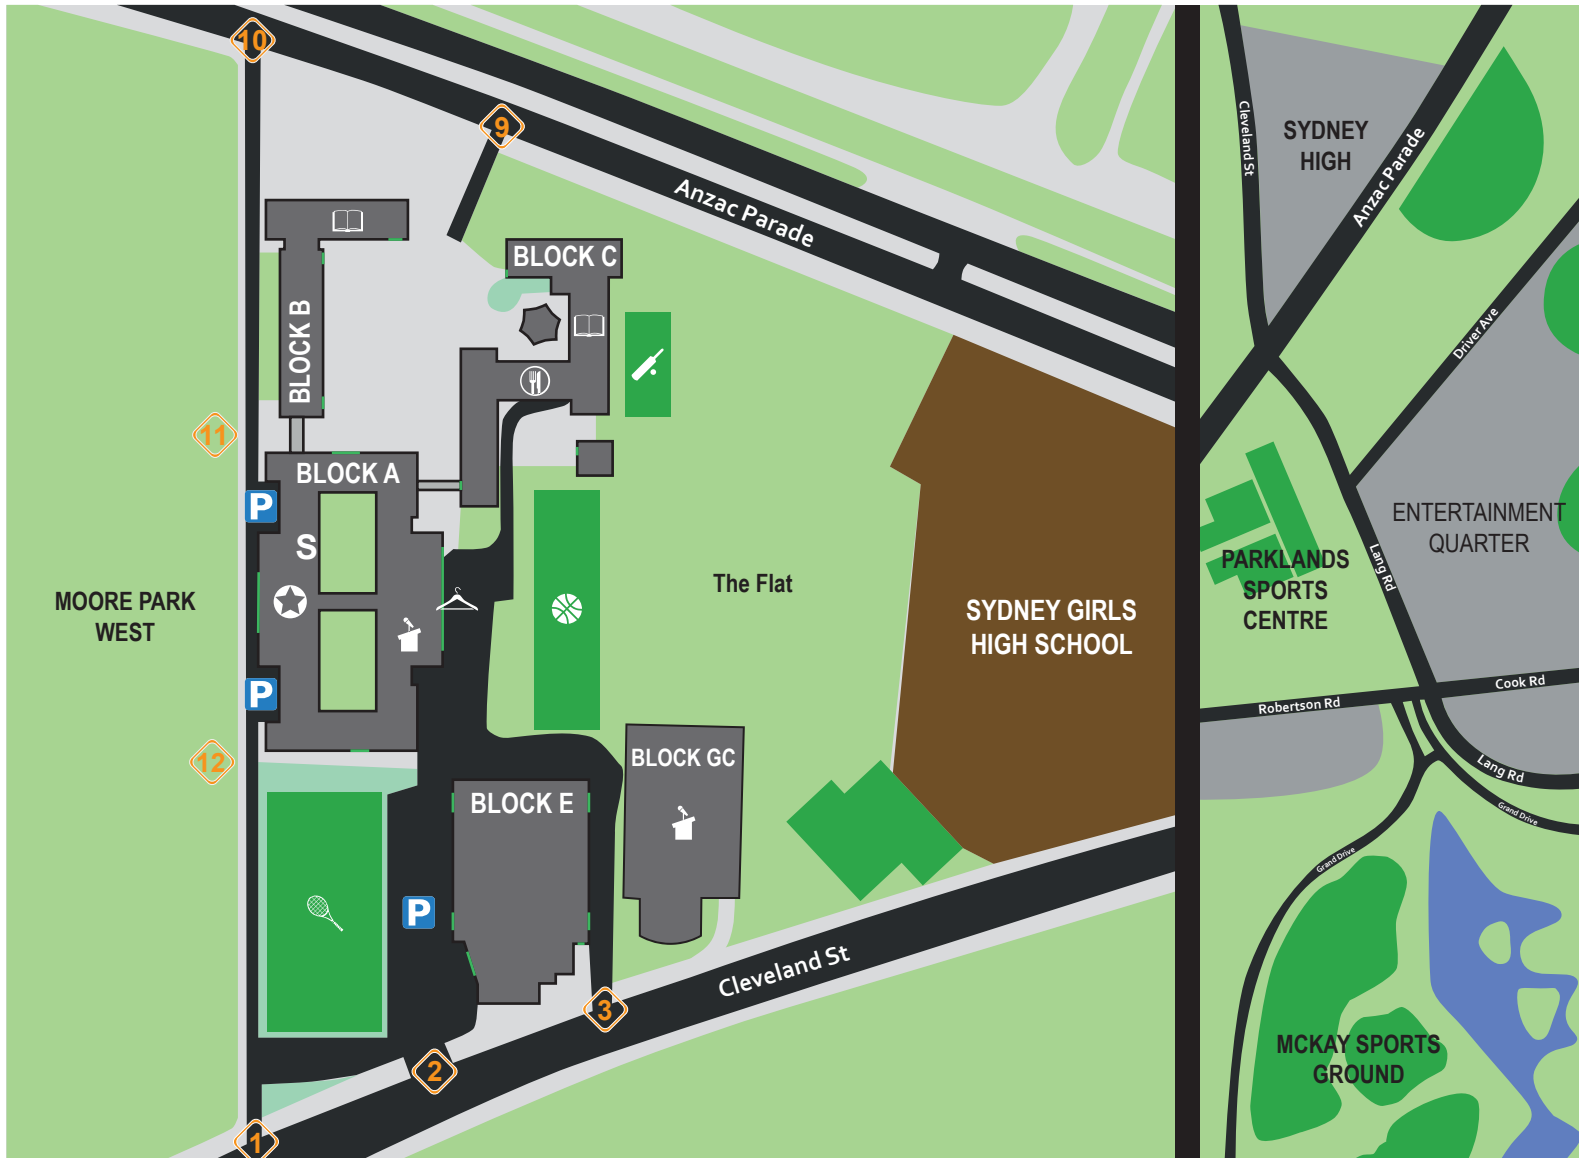

SYDNEY BOYS HIGH SCHOOL

Campus Map

BLOCK A - MAIN BUILDING

-  Reception Office
-  Staff Common Room
-  High Store
-  Great Hall

BLOCK B - KILLIP WING

-  Junior Library

BLOCK C - McDONALD WING

-  Canteen
-  Senior Library

BLOCK E - GYMNASIUM

-  Tennis Courts
-  Basketball Courts
-  Cricket Nets
-  Gate Number

BLOCK GC - GOVERNORS CENTRE

-  Theatre

Lower Floors

Middle Floors

Upper Floors